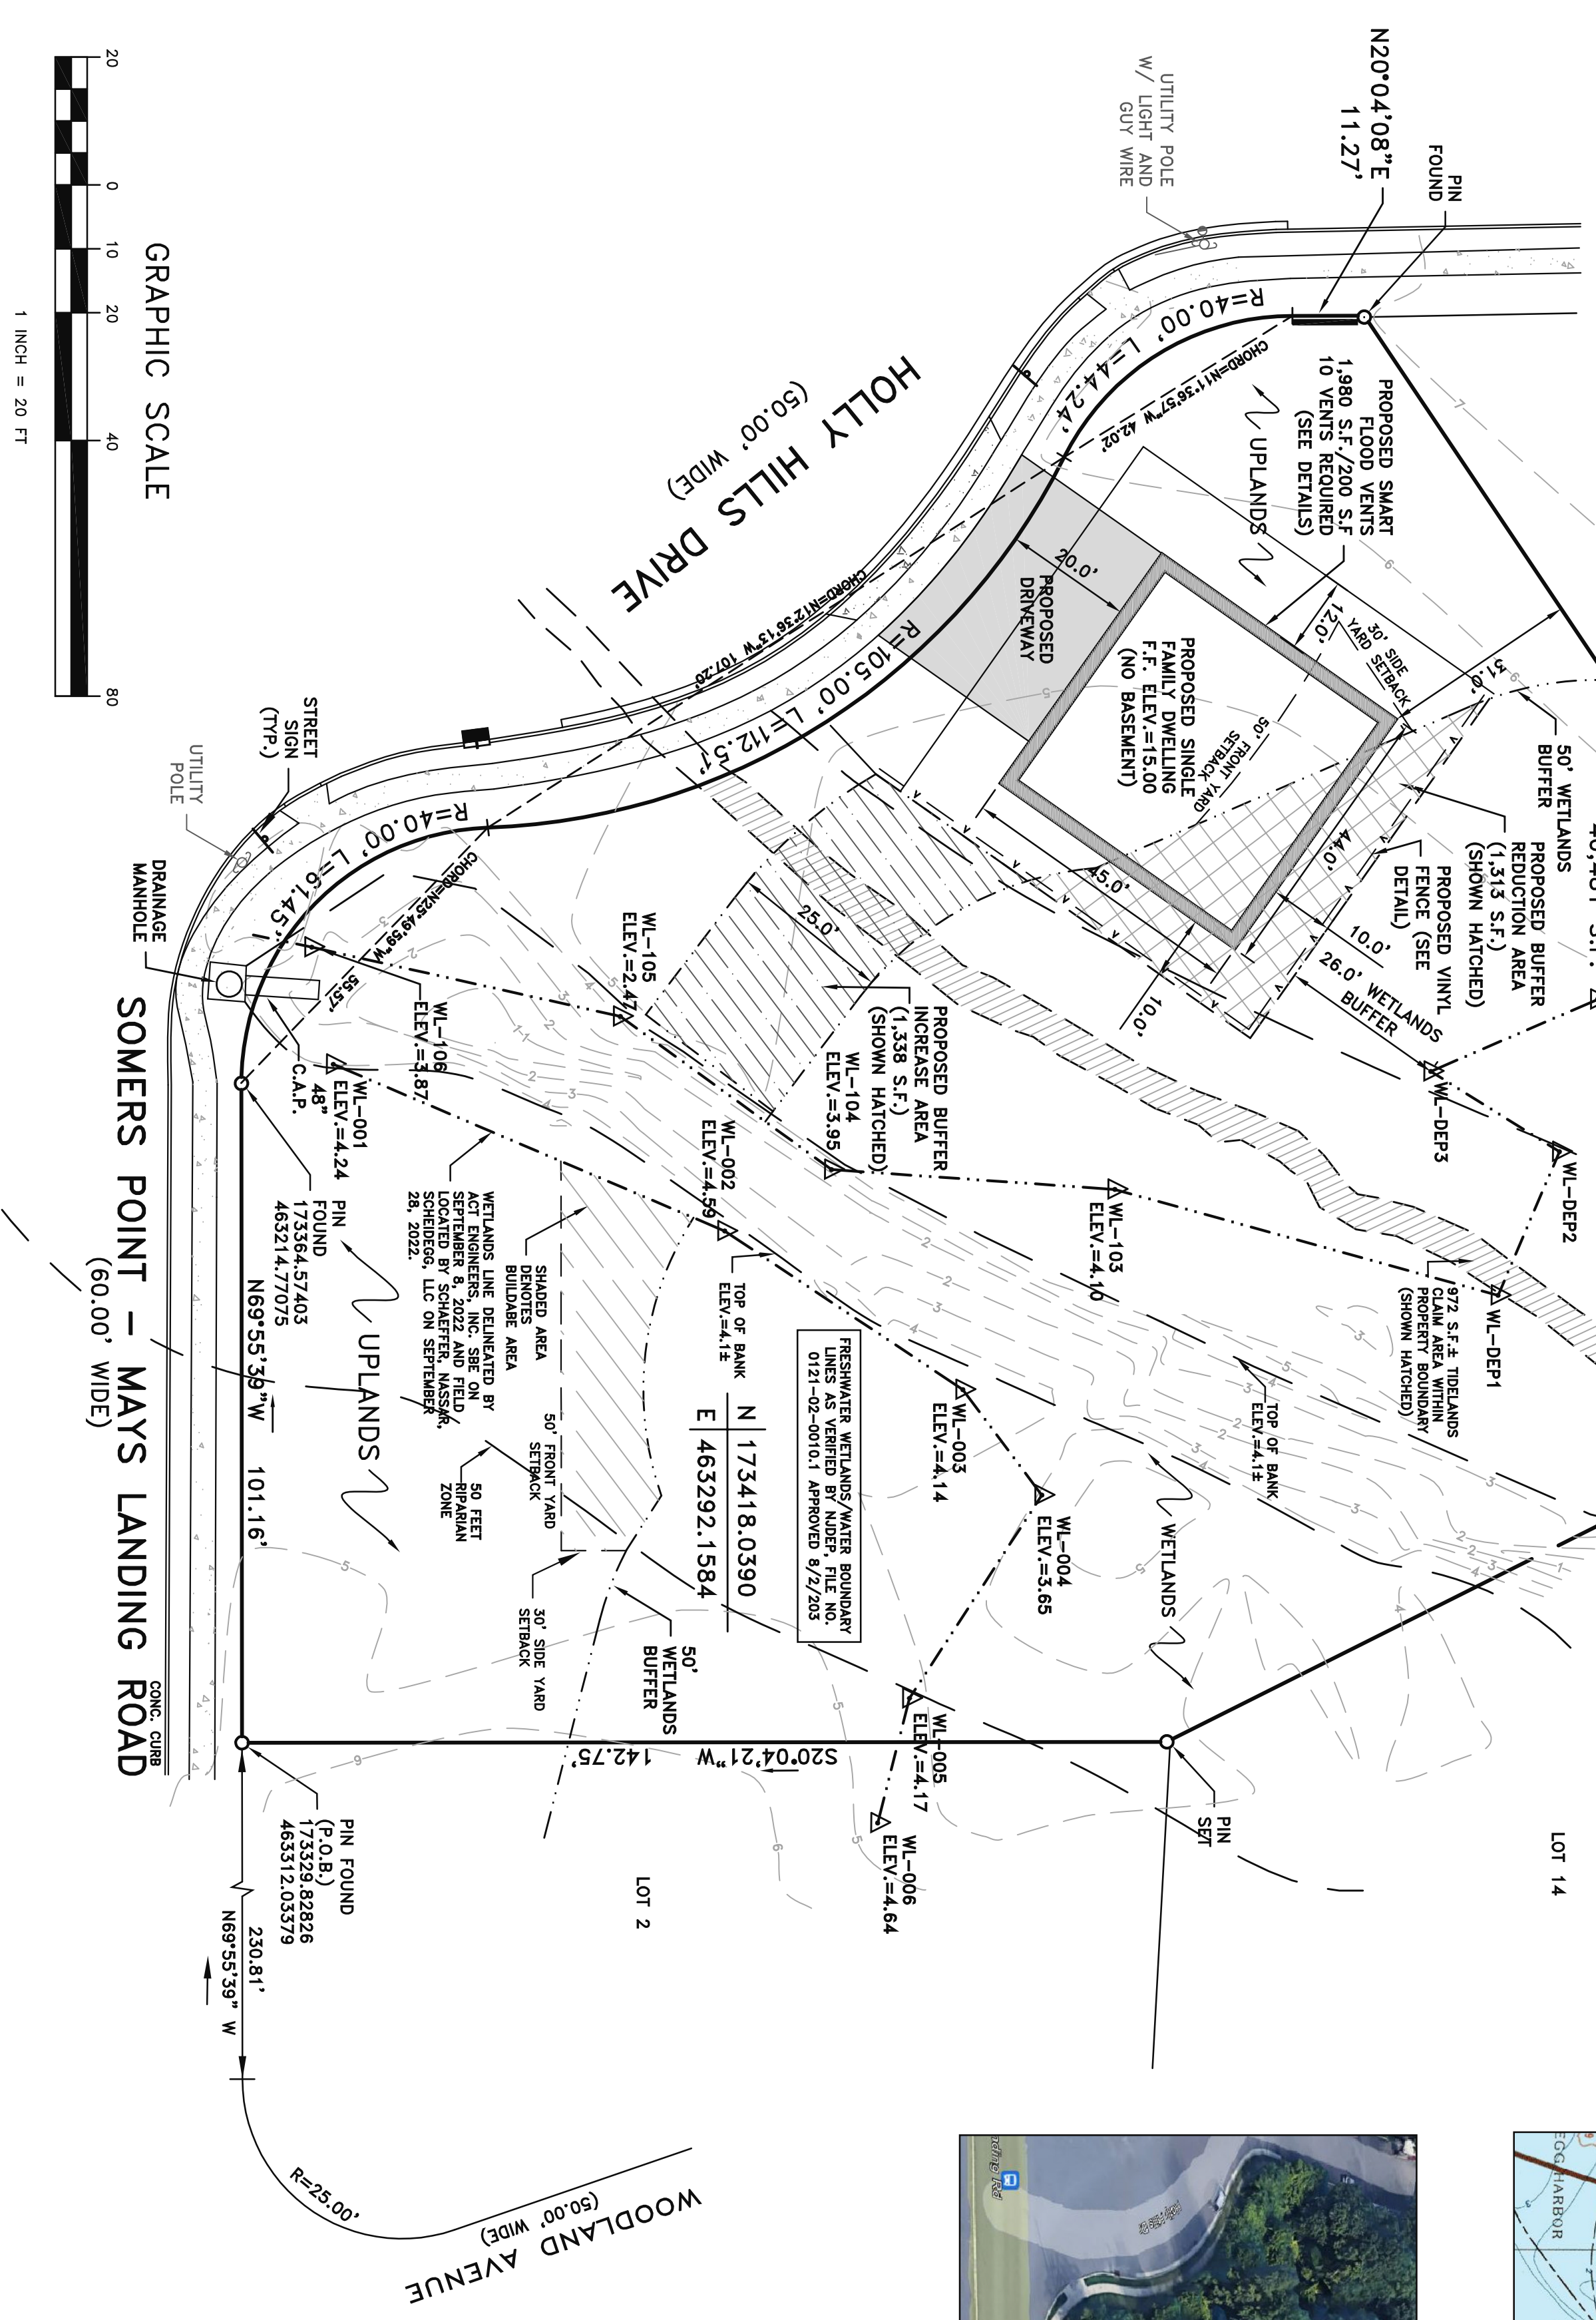

GRAPHIC SCALE
1 INCH = 20 FT

1. VARIANCE REQUESTED:
1. A VARIANCE FOR 30 FT FRONT YARD SETBACK, WHERE A MINIMUM 50 FT FRONT YARD SETBACK IS REQUIRED.
  2. A USE VARIANCE TO ALLOW A SINGLE-FAMILY DWELLING IN A COMMERCIAL ZONE.

1. ZONE REQUIREMENTS

ITEM	REQUIRED	PROPOSED	STATUS
MINIMUM LOT AREA	15,000 SF	40,481 SF	CONFORMING
MINIMUM LOT WIDTH	100 FT	319.36 FT	CONFORMING
MINIMUM LOT DEPTH	100 FT	319.36 FT	CONFORMING
MINIMUM FRONT YARD SETBACK	50 FT	20 FT	NONCONFORMING
MINIMUM SIDE YARD SETBACK	30 FT	31 FT	CONFORMING
MINIMUM REAR YARD SETBACK	N/A	116 FT	CONFORMING
LOT COVERAGE	30%	7.7%	CONFORMING
MAXIMUM BUILDING HEIGHT	35 FT	<35 FT	CONFORMING
DOMINANT OPEN SPACE	30%	82%	CONFORMING

1. 200' LIST

Item No.	Item Description	Quantity	Unit	Value
1	Professional Engineer Fee	1	Hour	250.00
2	Professional Land Surveyor Fee	1	Hour	250.00
3	Professional Engineer Fee	1	Hour	250.00
4	Professional Land Surveyor Fee	1	Hour	250.00
5	Professional Engineer Fee	1	Hour	250.00
6	Professional Land Surveyor Fee	1	Hour	250.00
7	Professional Engineer Fee	1	Hour	250.00
8	Professional Land Surveyor Fee	1	Hour	250.00
9	Professional Engineer Fee	1	Hour	250.00
10	Professional Land Surveyor Fee	1	Hour	250.00
11	Professional Engineer Fee	1	Hour	250.00
12	Professional Land Surveyor Fee	1	Hour	250.00
13	Professional Engineer Fee	1	Hour	250.00
14	Professional Land Surveyor Fee	1	Hour	250.00
15	Professional Engineer Fee	1	Hour	250.00
16	Professional Land Surveyor Fee	1	Hour	250.00
17	Professional Engineer Fee	1	Hour	250.00
18	Professional Land Surveyor Fee	1	Hour	250.00
19	Professional Engineer Fee	1	Hour	250.00
20	Professional Land Surveyor Fee	1	Hour	250.00

1. PLANS FOR PERMIT PURPOSES ONLY